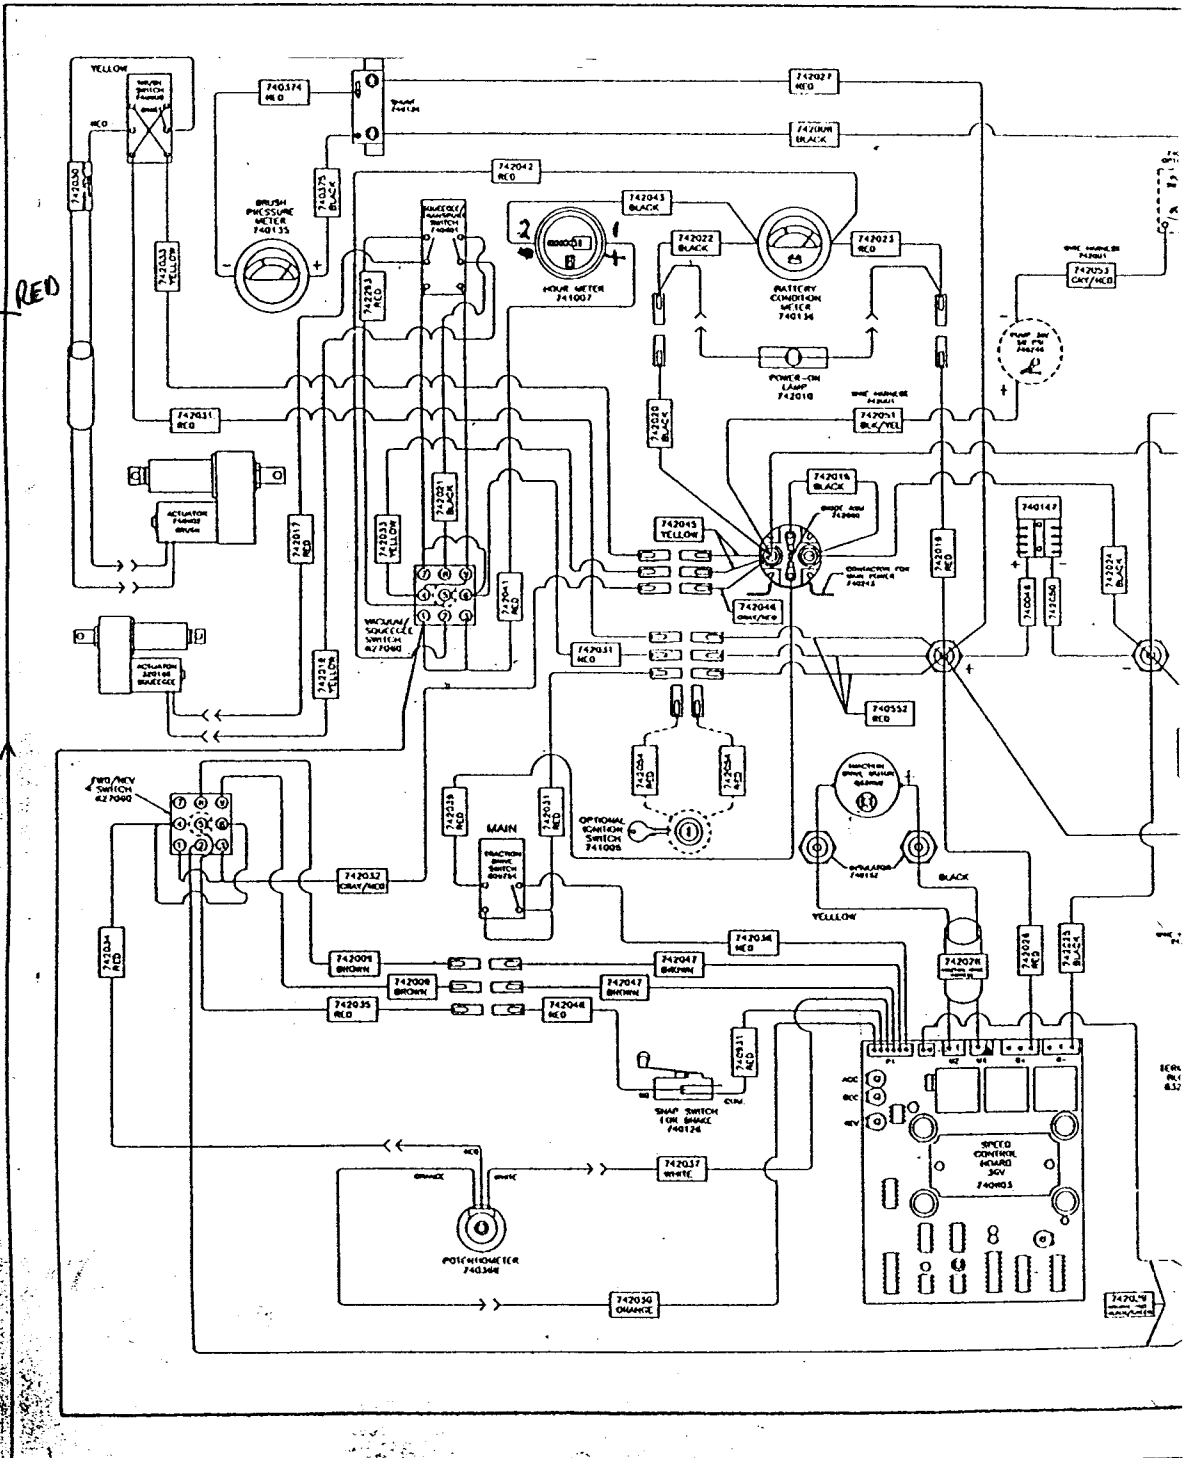

Chain Drive
Drive Wine/Bonetti

320 Chain Drive
6 Pole Squeeze Switch
Reverse on 9-Pole

Note 3 types

C-1

WIRING [

Set 1

320 Chain Drive
6 Pole Sq Switch
Reverse on 9-Pole
C2

WIRING DIAGRAM

Black Molex Body 740992
Pix Connector 740991

WIRE LOCATION

| | | |
|--------|--------|--------|
| YELLOW | YELLOW | GRAY |
| 742033 | 742033 | 742037 |
| RED | RED | RED |
| 742011 | 742031 | 742011 |
| BROWN | BROWN | RED |
| 742008 | 742008 | 742035 |

DETAIL FOR WIRE LOCATIONS FROM DASHBOARD AREAS
NEAR VIEW OF TERMINAL PANEL

| | | |
|--------|--------|--------|
| GRAY | YELLOW | YELLOW |
| 742046 | 742046 | 742046 |
| RED | RED | RED |
| 742052 | 742052 | 742052 |
| RED | BROWN | BROWN |
| 742048 | 742047 | 742047 |

DETAIL FOR WIRE LOCATIONS FROM ELECTRICAL PANEL
NEAR VIEW OF TERMINAL PANEL

WIRE LOCATION

SOLENOID
740494