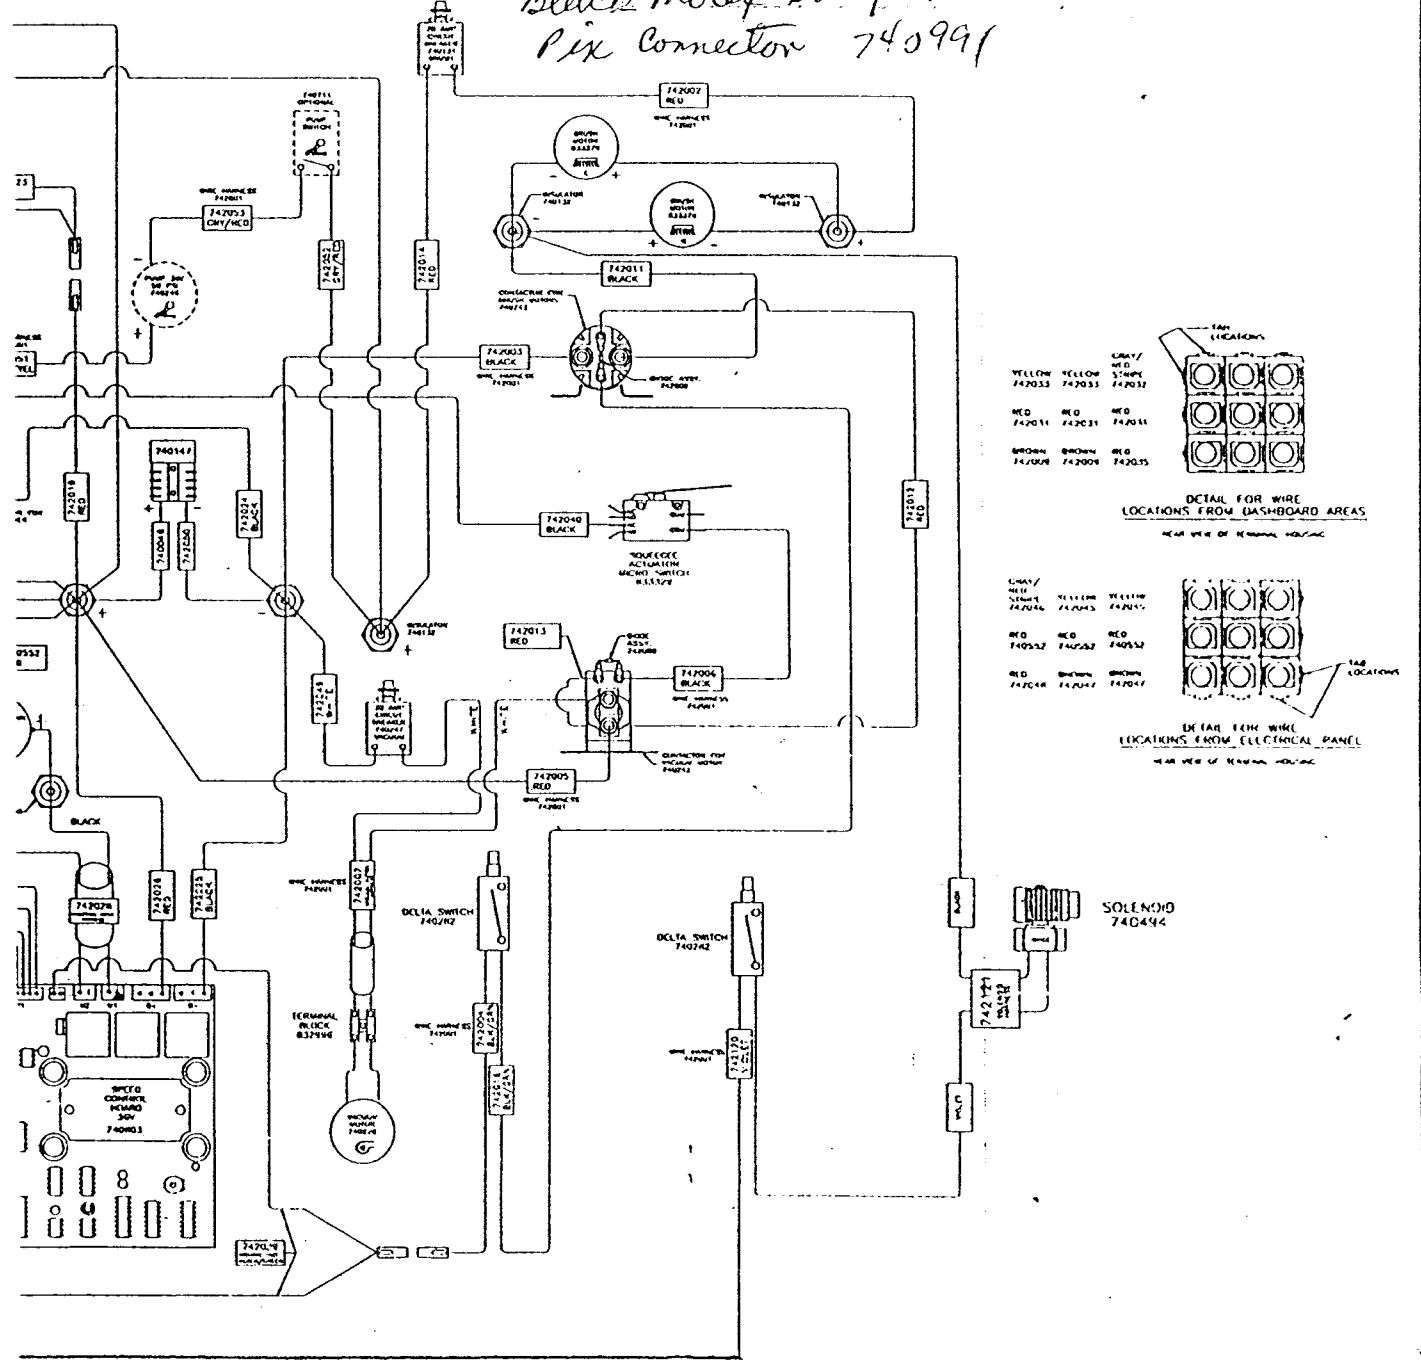

Chain Drive
Drive Wine/Bonetti

320 Chain Drive
6 Pole Squeeze Switch
Reverse on 9-Pole

Note 3 types

C-1

WIRING [

Set 1

320 Chain Drive
6 Pole Sq Switch
Reverse on 9-Pole
C2

WIRING DIAGRAM

Black Molex Body 740992
Pix Connector 740991

WIRE LOCATION

| | | |
|--------|--------|--------|
| YELLOW | YELLOW | GRAY |
| 742033 | 742033 | 742037 |
| RED | RED | RED |
| 742011 | 742031 | 742011 |
| BROWN | BROWN | RED |
| 742008 | 742008 | 742035 |

DETAIL FOR WIRE LOCATIONS FROM DASHBOARD AREAS
NEAR VIEW OF TERMINAL PANEL

| | | |
|--------|--------|--------|
| GRAY | YELLOW | YELLOW |
| 742046 | 742046 | 742046 |
| RED | RED | RED |
| 742052 | 742052 | 742052 |
| RED | BROWN | BROWN |
| 742048 | 742047 | 742047 |

DETAIL FOR WIRE LOCATIONS FROM ELECTRICAL PANEL
NEAR VIEW OF TERMINAL PANEL

WIRE LOCATION

SOLENOID
740494